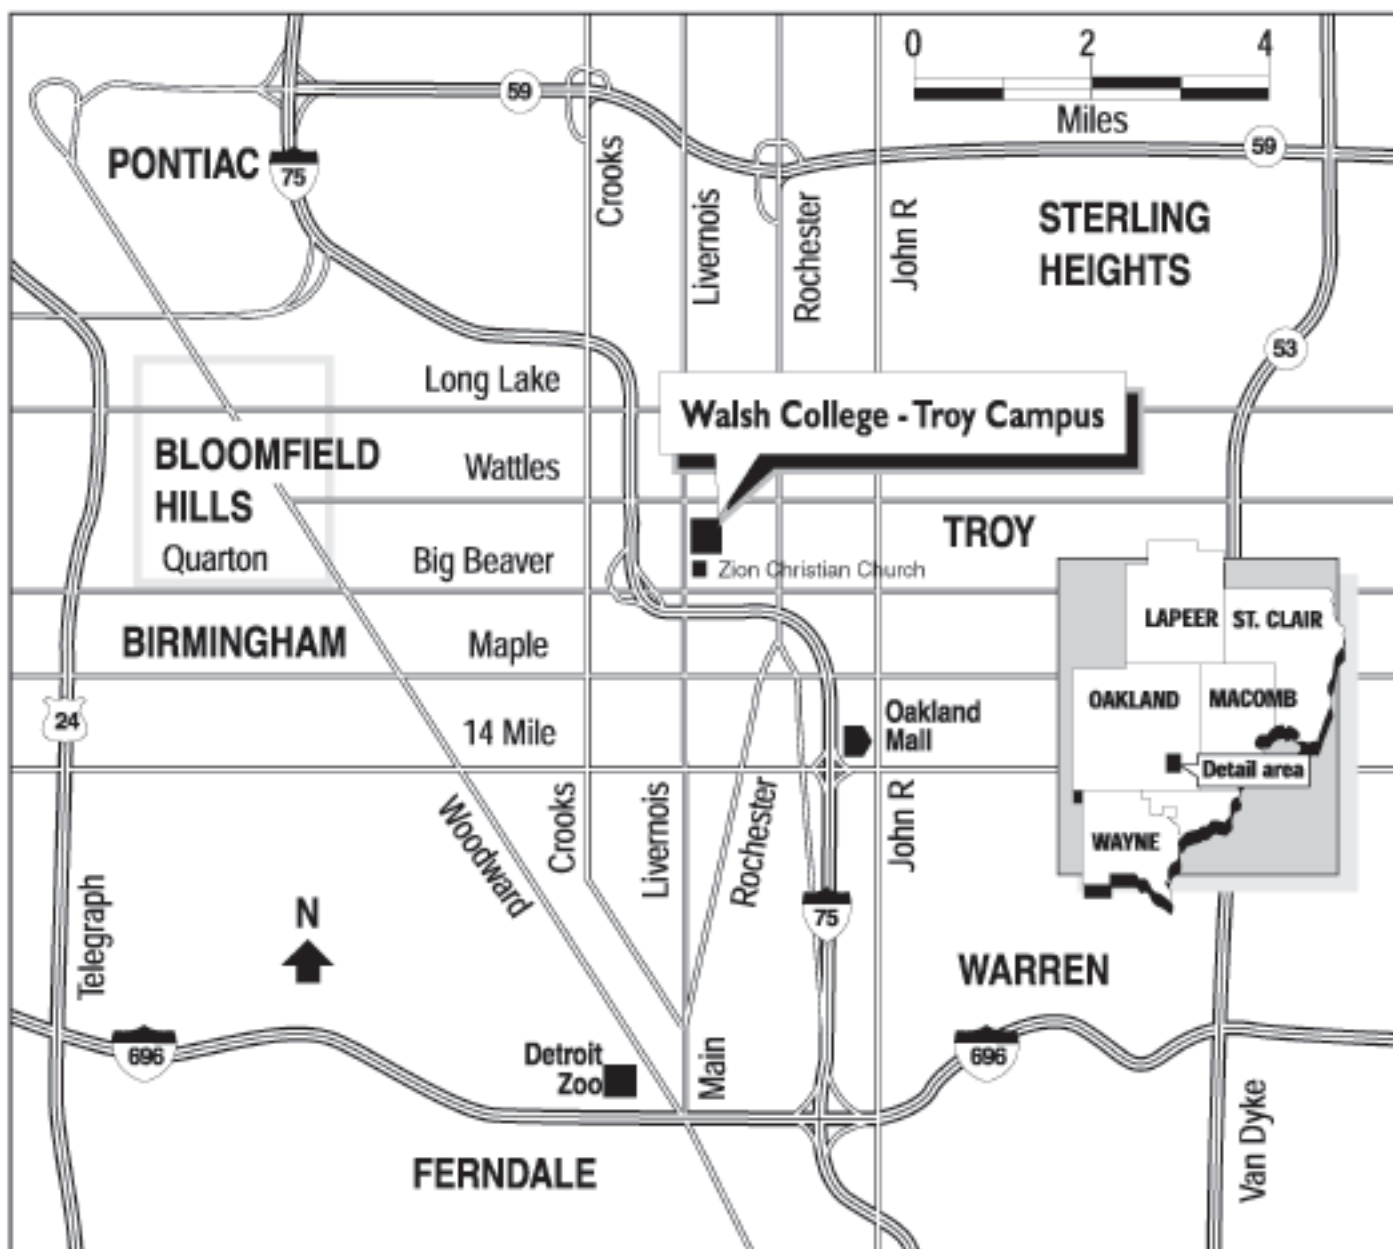

WALSH[®] COLLEGE

TROY Campus

PO Box 7006
3838 Livernois Road
Troy, MI 48007-7006
248-689-8282 phone
248-823-1611 fax
www.walshcollege.edu

The main campus of Walsh College is located on the east side of Livernois Road, north of Big Beaver Road (16 Mile), in Troy.

Maps

WALSH[®]
COLLEGE

NOVI
Campus

41500 Gardenbrook Road
Novi, Michigan 48375-1320
248-349-5454 phone
248-349-7449 fax
www.walshcollege.edu

From the East/North: I-696 West to North 5 (exit 1). Exit 12-Mile Road. Turn left on 12-Mile (west) to Meadowbrook Road. Make a “boulevard” left to travel south on Meadowbrook.

Follow Meadowbrook to Gardenbrook Road. Turn right (west). Parking lot on right.

From the West/South: I-96 East to Novi/Walled Lake Exit. Turn right (south) to Grand River.

Turn left (east) on Grand River to Meadowbrook Road. Turn left (north) on Meadowbrook Road to Gardenbrook Road. Turn left (west). Parking lot on right.

WALSH[®]
COLLEGE

Clinton Township Campus

44575 Garfield Road
Clinton Township, MI 48038
586-723-1500 phone
586-723-1501 fax
www.walshcollege.edu

Walsh College is located at the University Center at Macomb Community College. The location is between Hall Road (M-59) and 19 Mile Road off of Garfield Road at the very south end of the campus. Signage identifying the University Center is clearly visible at the Garfield Road entrance just north of the Macomb Intermediate School District Building.