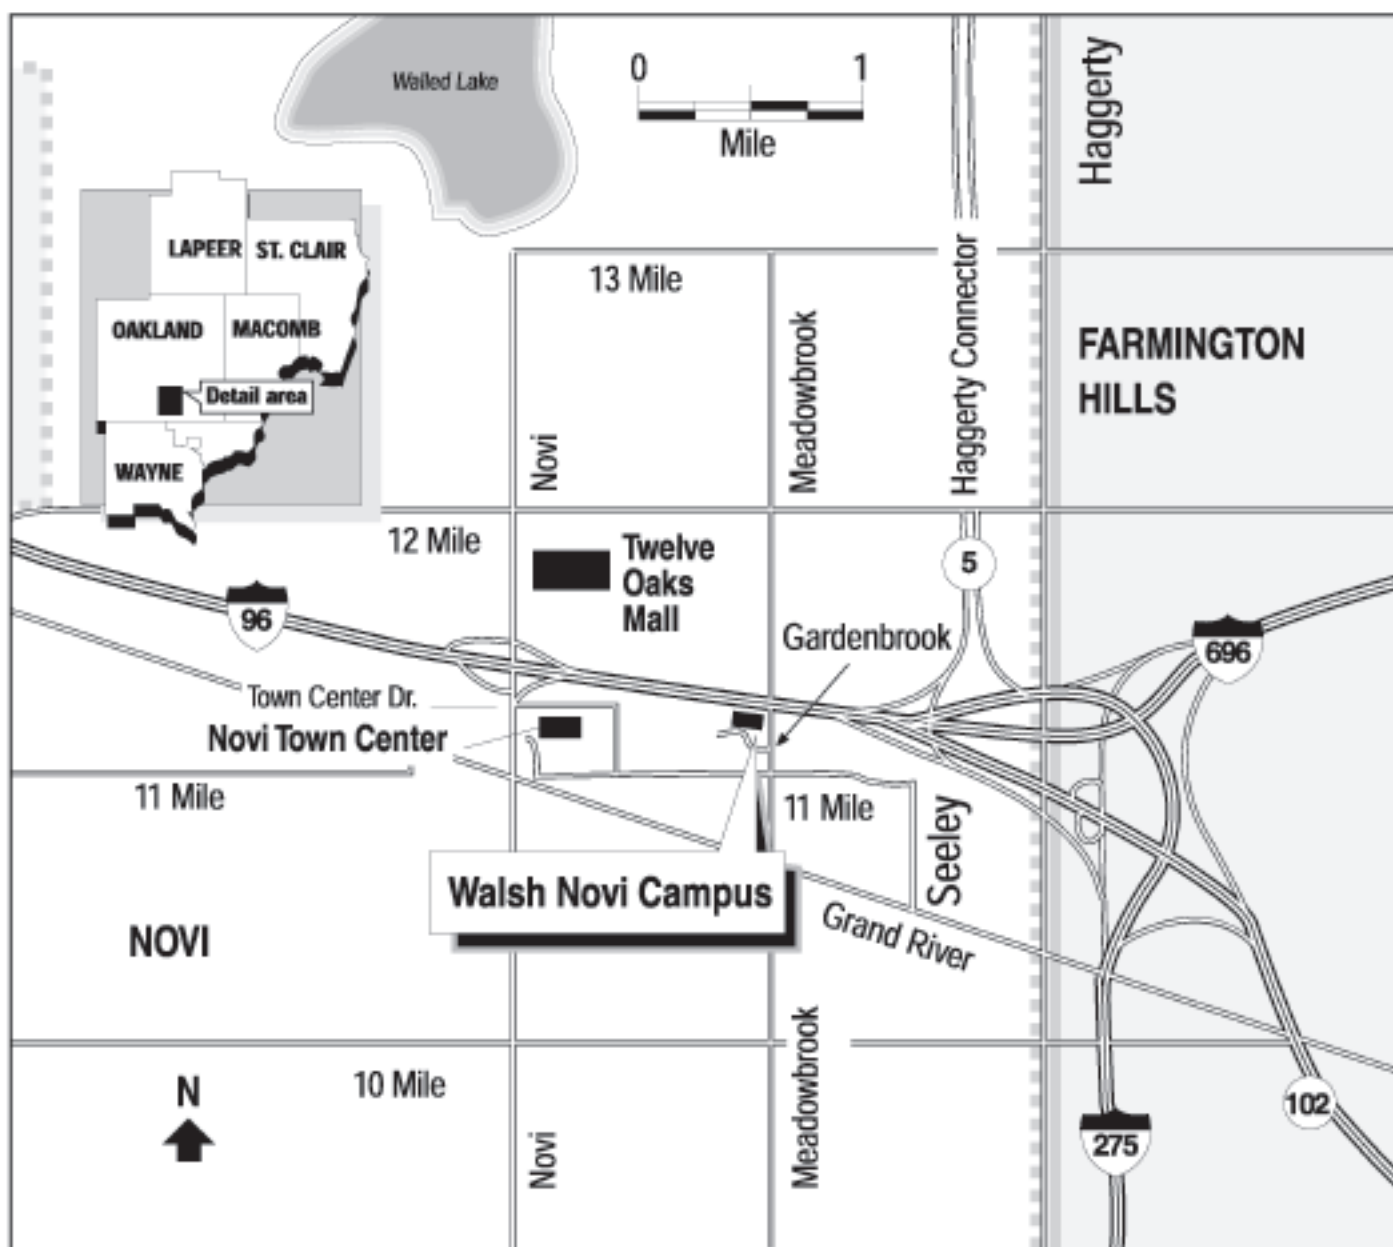

WALSH[®] COLLEGE

TROY Campus

PO Box 7006
3838 Livernois Road
Troy, MI 48007-7006
248-689-8282 phone
248-823-1611 fax
www.walshcollege.edu

The main campus of Walsh College is located on the east side of Livernois Road, north of Big Beaver Road (16 Mile), in Troy.

Maps

WALSH[®]
COLLEGE

NOVI
Campus

41500 Gardenbrook Road
Novi, Michigan 48375-1320
248-349-5454 phone
248-349-7449 fax
www.walshcollege.edu

From the East/North: I-696 West to North 5 (exit 1). Exit 12-Mile Road. Turn left on 12-Mile (west) to Meadowbrook Road. Make a “boulevard” left to travel south on Meadowbrook.

Follow Meadowbrook to Gardenbrook Road. Turn right (west). Parking lot on right.

From the West/South: I-96 East to Novi/Walled Lake Exit. Turn right (south) to Grand River.

Turn left (east) on Grand River to Meadowbrook Road. Turn left (north) on Meadowbrook Road to Gardenbrook Road. Turn left (west). Parking lot on right.

WALSH[®]
COLLEGE

Clinton Township Campus

44575 Garfield Road
Clinton Township, MI 48038
586-723-1500 phone
586-723-1501 fax
www.walshcollege.edu

Walsh College is located at the University Center at Macomb Community College. The location is between Hall Road (M-59) and 19 Mile Road off of Garfield Road at the very south end of the campus. Signage identifying the University Center is clearly visible at the Garfield Road entrance just north of the Macomb Intermediate School District Building.