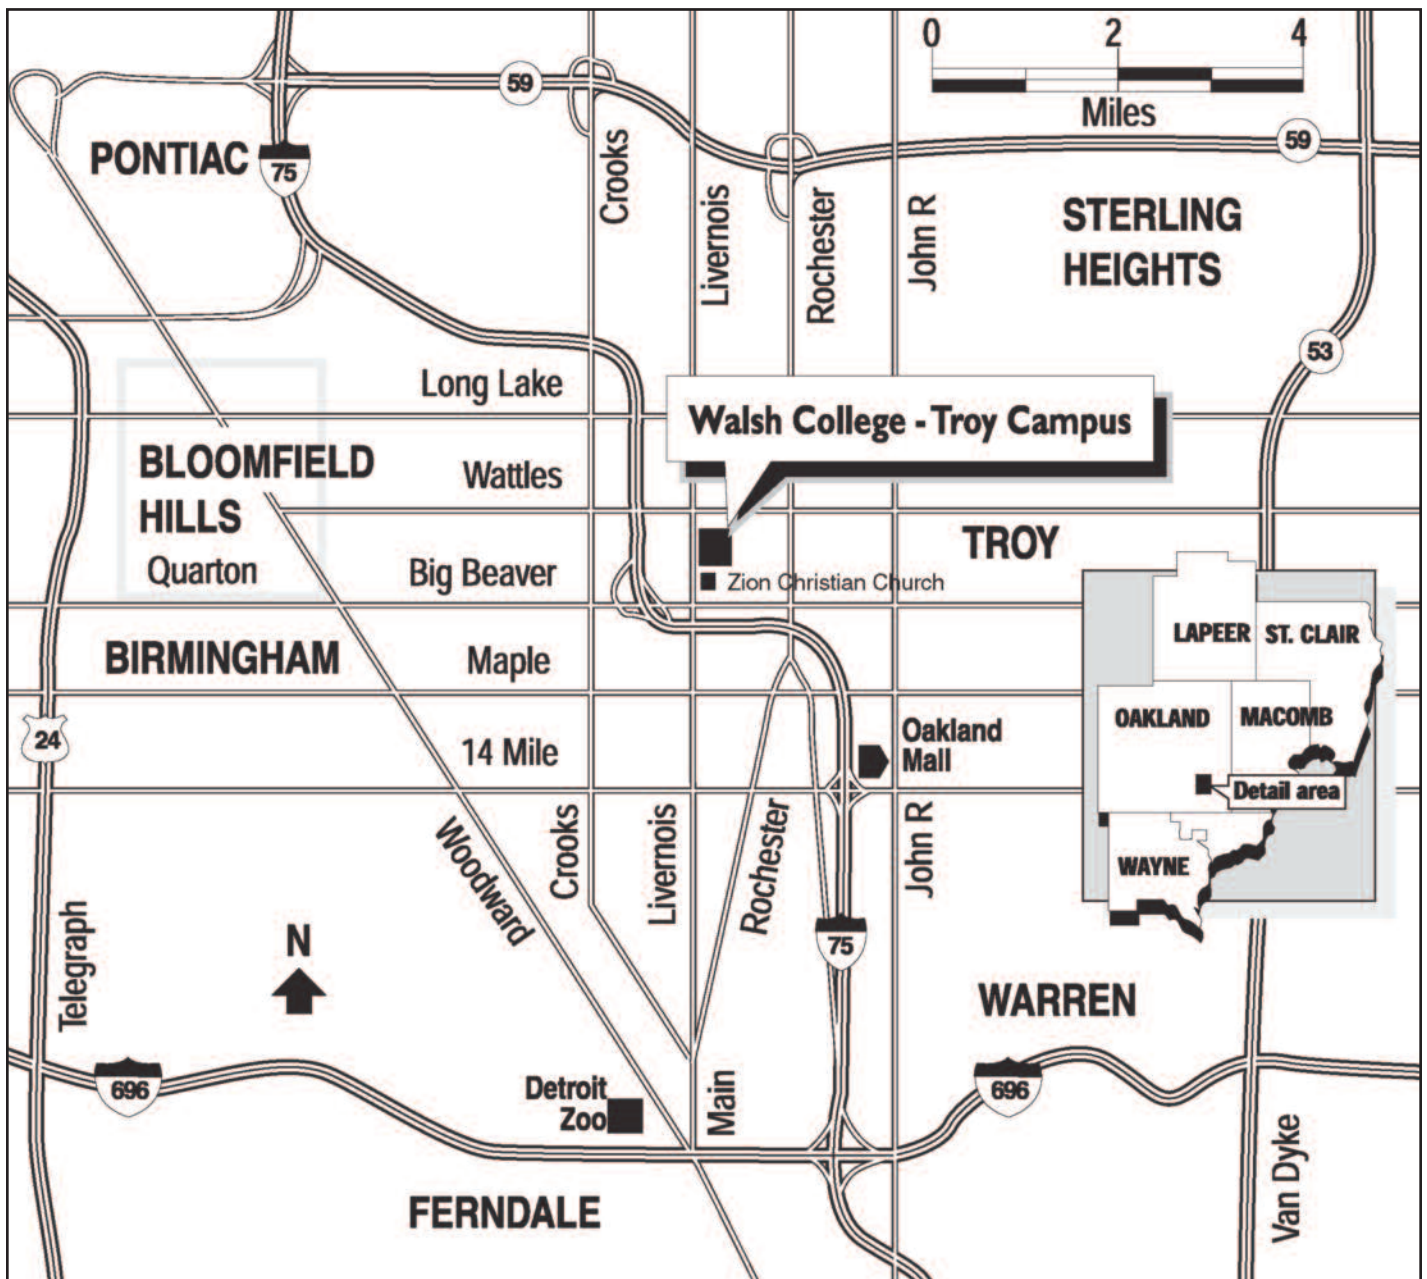

The main campus of Walsh College is located on the east side of Livernois Road, north of Big Beaver Road (16 Mile), in Troy.

**WALSH<sup>®</sup>**  
**COLLEGE**  
LIVE. BREATHE. BUSINESS.

## NOVI Campus

41500 Gardenbrook Road  
Novi, Michigan 48375-1320  
248-349-5454 phone  
248-349-7449 fax  
[www.walshcollege.edu](http://www.walshcollege.edu)

From the East/North: I-696 West to North 5 (exit 1). Exit 12-Mile Road. Turn left on 12-Mile (west) to Meadowbrook Road. Make a “boulevard” left to travel south on Meadowbrook.

Follow Meadowbrook to Gardenbrook Road. Turn right (west). Parking lot on right.

From the West/South: I-96 East to Novi/Walled Lake Exit. Turn right (south) to Grand River.

Turn left (east) on Grand River to Meadowbrook Road. Turn left (north) on Meadowbrook Road to Gardenbrook Road. Turn left (west). Parking lot on right.

## Clinton Township Campus

44575 Garfield Road  
Clinton Township, MI 48038  
586-723-1500 phone  
586-723-1501 fax  
[www.walshcollege.edu](http://www.walshcollege.edu)

Walsh College is located at the University Center at Macomb Community College. The location is between Hall Road (M-59) and 19 Mile Road off of Garfield Road at the very south end of the campus. Signage identifying the University Center is clearly visible at the Garfield Road entrance just north of the Macomb Intermediate School District Building.