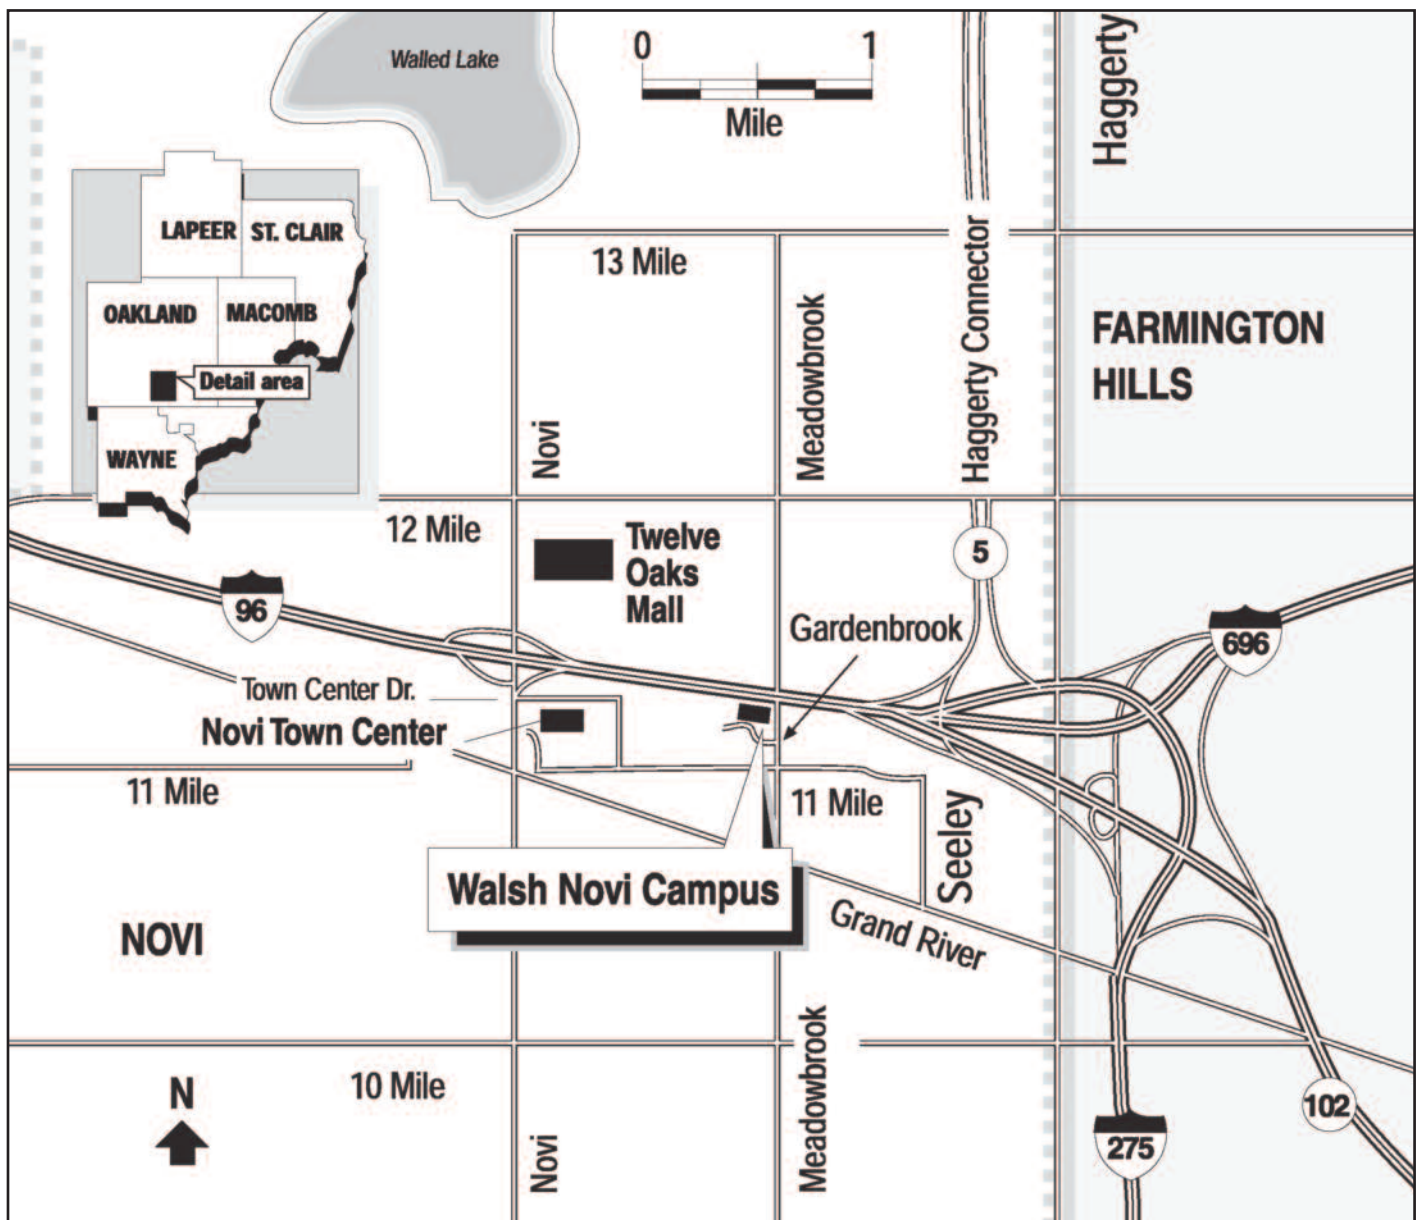

The main campus of Walsh College is located on the east side of Livernois Road, north of Big Beaver Road (16 Mile), in Troy.

**WALSH<sup>®</sup>**  
**COLLEGE**  
LIVE. BREATHE. BUSINESS.

Follow Meadowbrook to Gardenbrook Road. Turn right (west). Parking lot on right.

From the West/South: I-96 East to Novi/Walled Lake Exit. Turn right (south) to Grand River.

Turn left (east) on Grand River to Meadowbrook Road. Turn left (north) on Meadowbrook Road to Gardenbrook Road. Turn left (west). Parking lot on right.

# Maps

**WALSH**  
**COLLEGE**  
LIVE. BREATHE. BUSINESS.

## Clinton Township Campus

44575 Garfield Road  
Clinton Township, MI 48038  
586-723-1500 phone  
586-723-1501 fax  
[www.walshcollege.edu](http://www.walshcollege.edu)

Walsh College is located at the University Center at Macomb Community College. The location is between Hall Road (M-59) and 19 Mile Road off of Garfield Road at the very south end of the campus. Signage identifying the University Center is clearly visible at the Garfield Road entrance just north of the Macomb Intermediate School District Building.